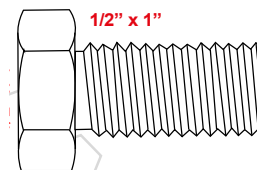

PARAFUSO SEXTAVADO ROSCA INTEIRA