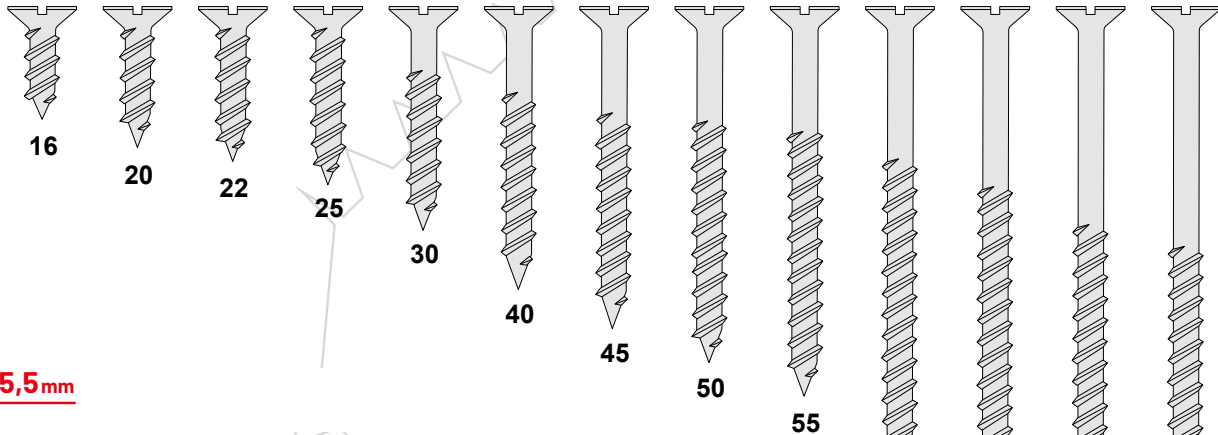

4,2mm

4,5mm

PARAFUSO MADEIRA AÇO / LATAO

4,8mm

5,5mm

6,1mm

PARAFUSO
JOMARFIX
AÇO / INOX

2,5mm