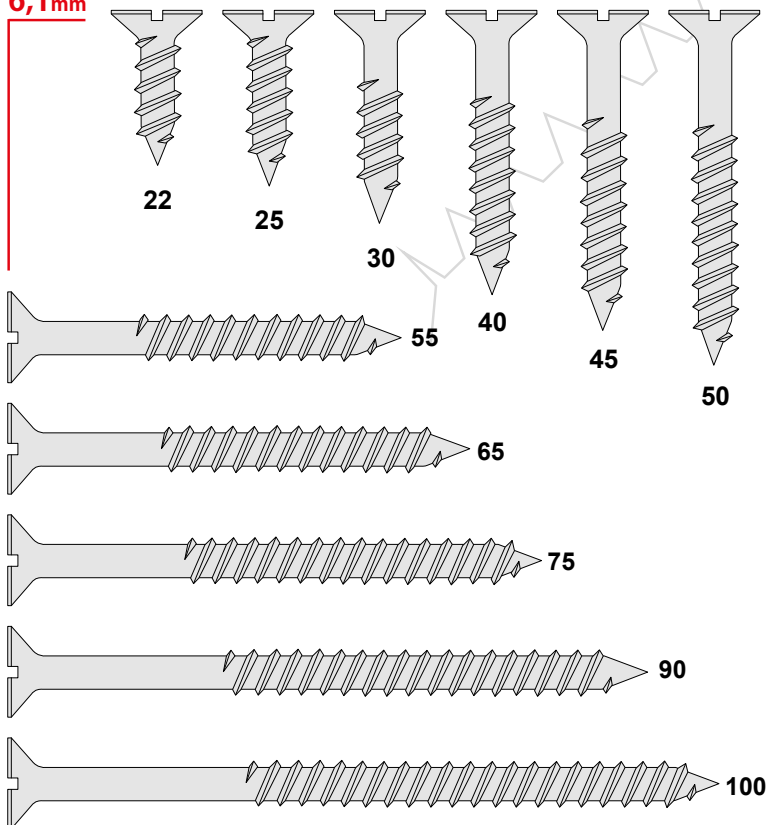

4,2mm

4,5mm

PARAFUSO MADEIRA AÇO / LATAO

4,8mm

5,5mm

6,1mm

PARAFUSO
JOMARFIX
AÇO / INOX

2,5mm