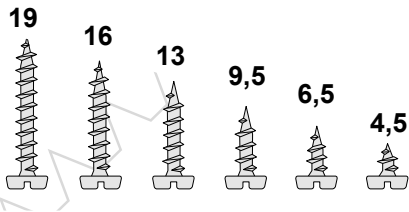

PARAFUSO AUTO ATARAXANTE AÇO / INOX

2,2mm

2,9mm

3,5mm

3,9mm

4,2mm

4,8mm

5,5mm

6,3mm