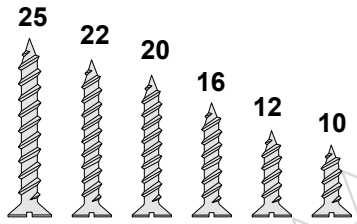

PARAFUSO MADEIRA AÇO / LATAO

2,2mm

2,5mm

2,8mm

3,2mm

3,5mm

3,8mm

4,2mm

4,5mm