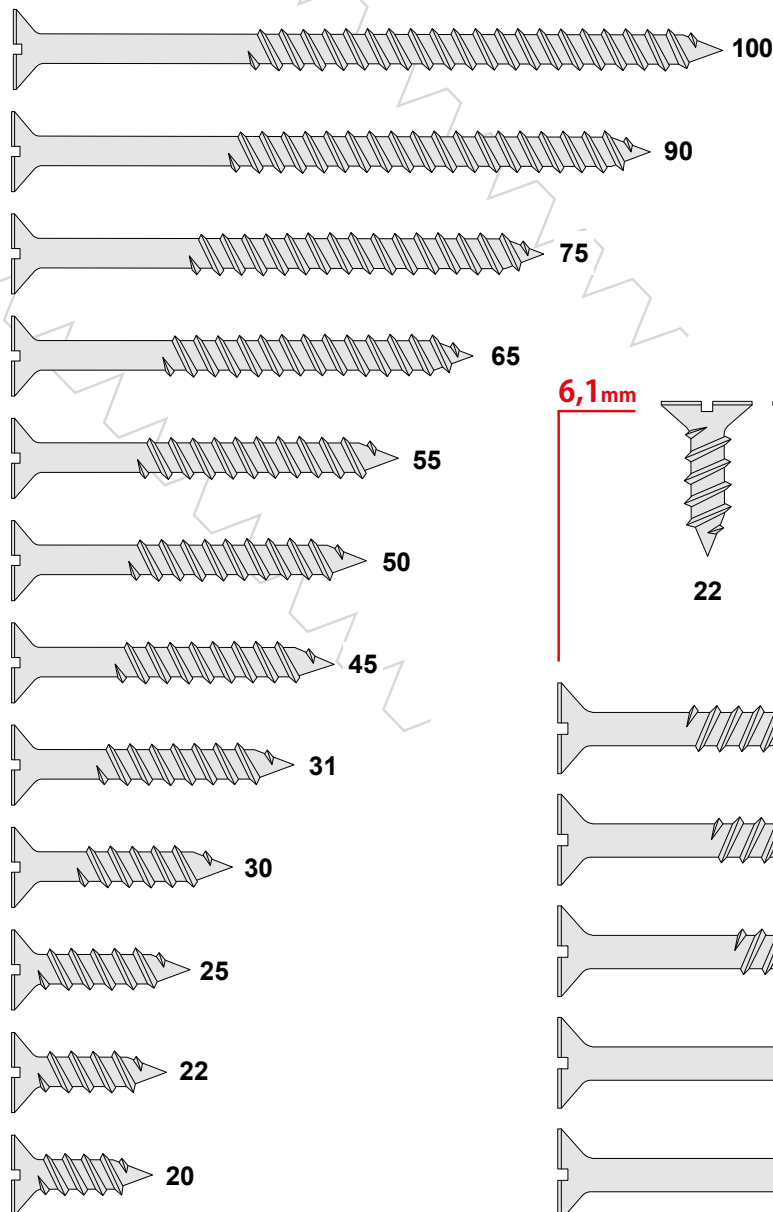

4,2mm

4,5mm

PARAFUSO MADEIRA AÇO / LATAO

4,8mm

5,5mm

6,1mm

PARAFUSO
JOMARFIX
AÇO / INOX

2,5mm