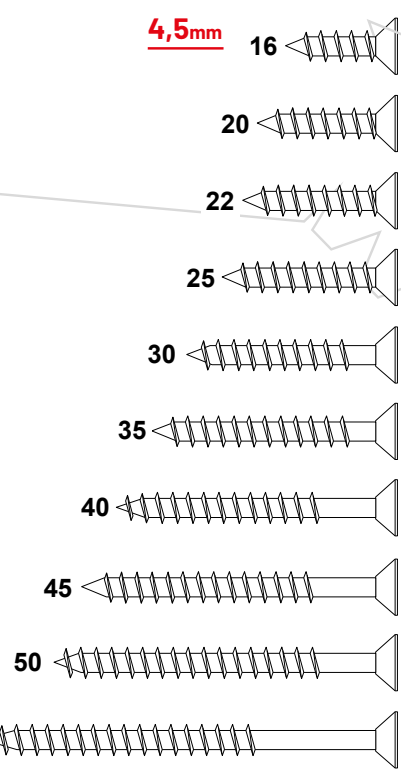

PARAFUSO
JOMARFIX
AÇO / INOX

2,5mm

3,0mm

3,5mm

4,0mm

4,5mm

5,0mm

6,0mm