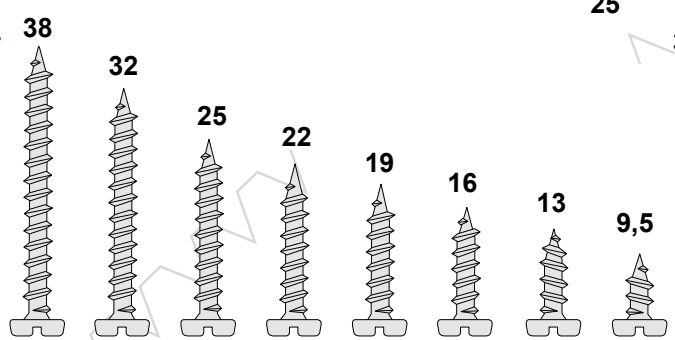

PARAFUSO AUTO ATARAXANTE AÇO / INOX

2,2mm

2,9mm

3,5mm

3,9mm

4,2mm

4,8mm

5,5mm

6,3mm