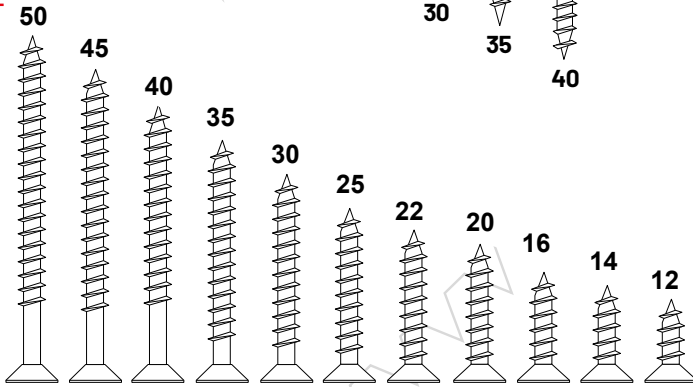

PARAFUSO
JOMARFIX
AÇO / INOX

2,5mm

3,0mm

3,5mm

4,0mm

4,5mm

5,0mm

6,0mm