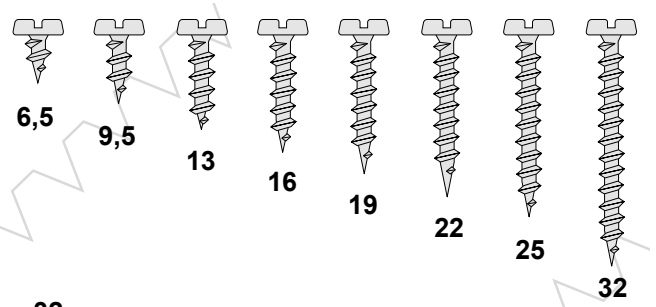

PARAFUSO AUTO ATARAXANTE AÇO / INOX

2,2mm

2,9mm

3,5mm

3,9mm

4,2mm

4,8mm

5,5mm

6,3mm