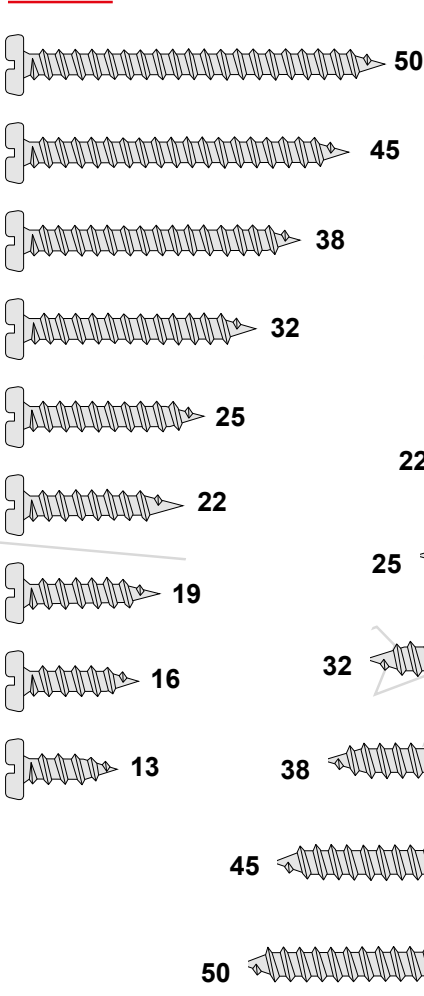

PARAFUSO AUTO ATARAXANTE AÇO / INOX

2,2mm

2,9mm

3,5mm

3,9mm

4,2mm

4,8mm

5,5mm

6,3mm