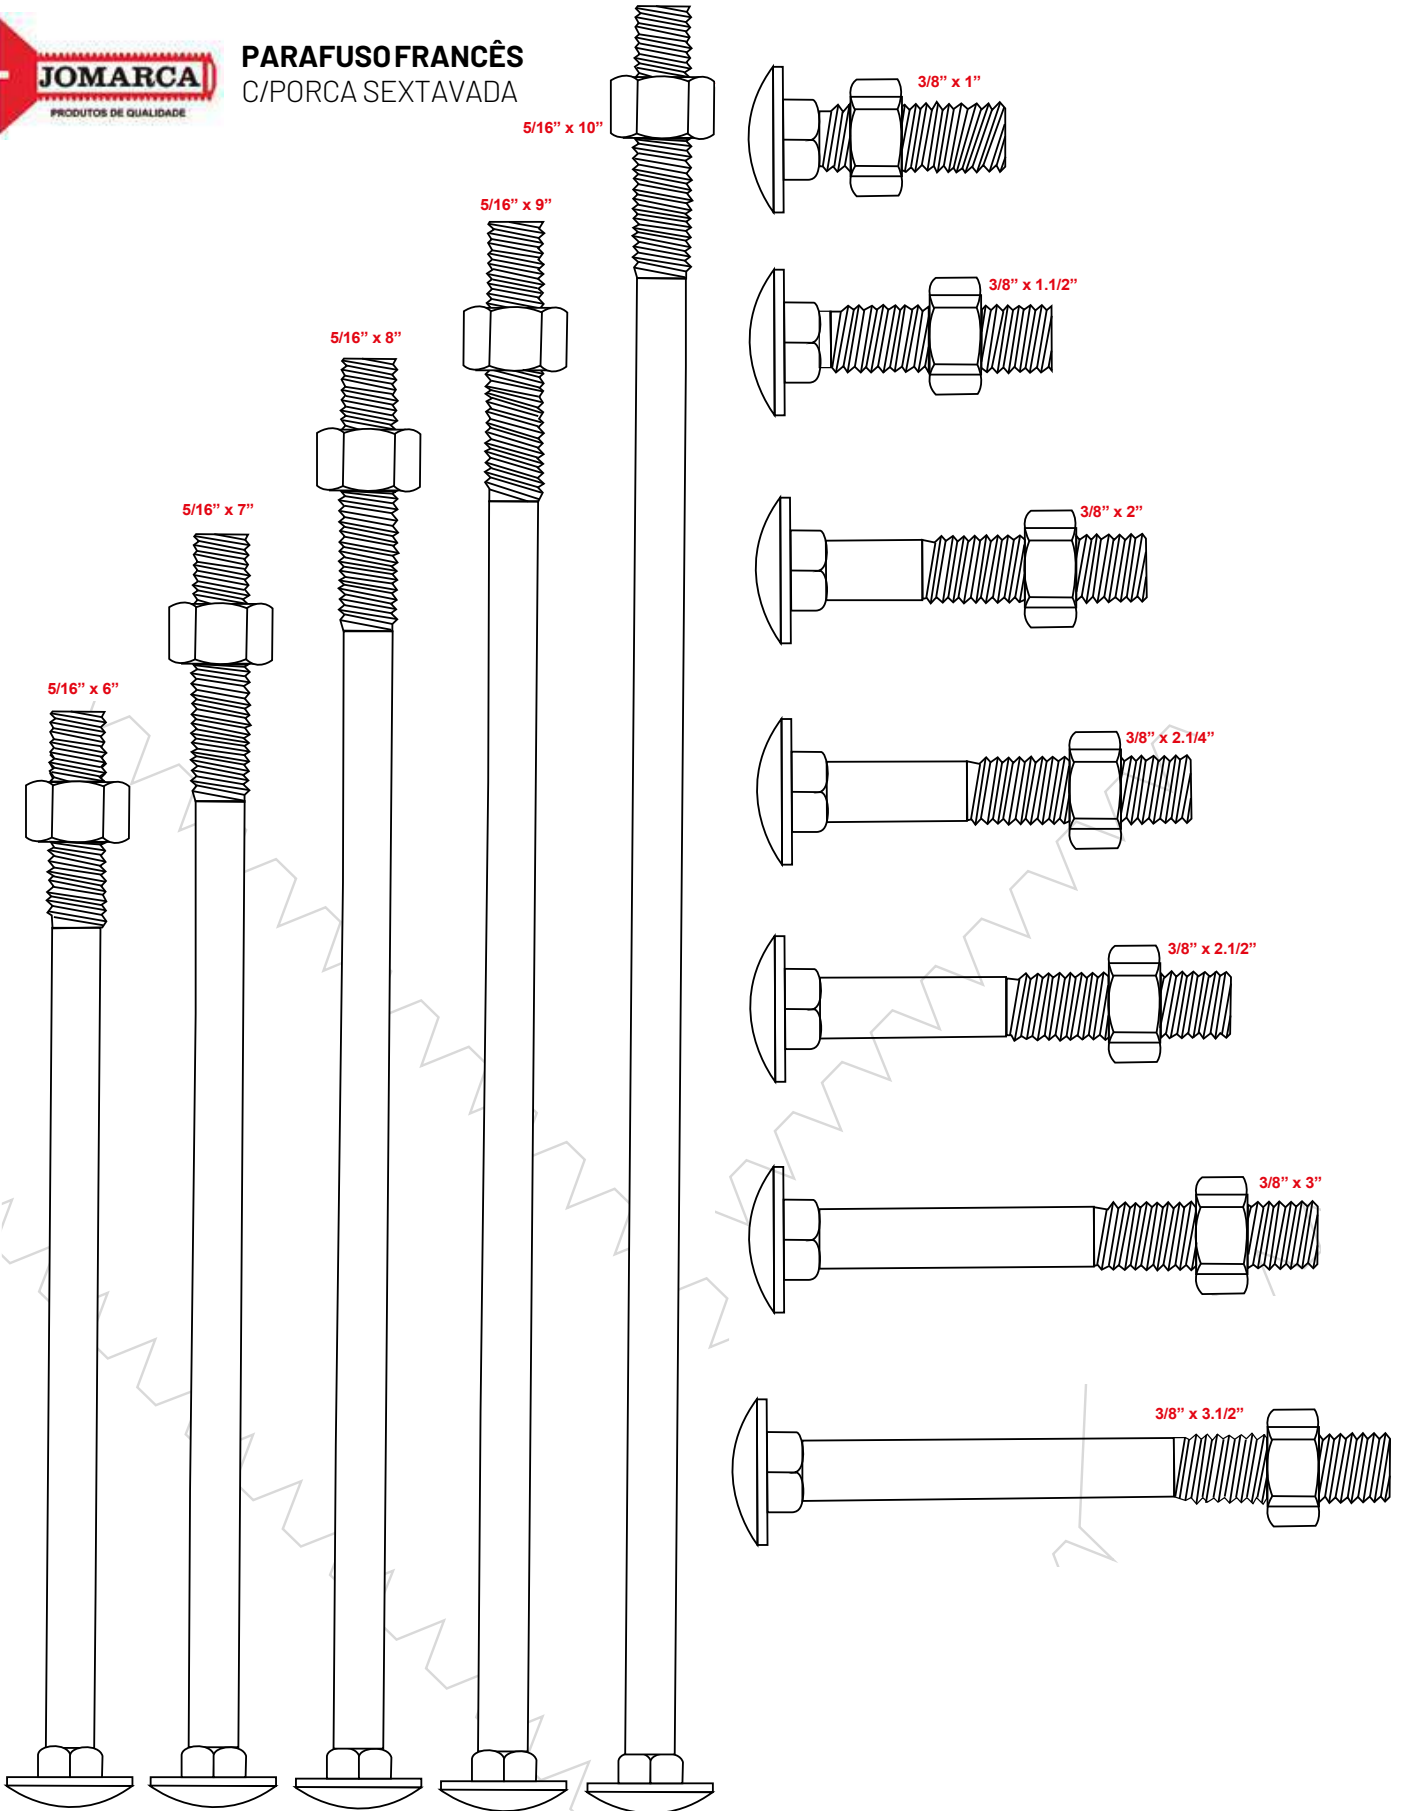

PARAFUSOFRANCÊS C/PORCA SEXTAVADA