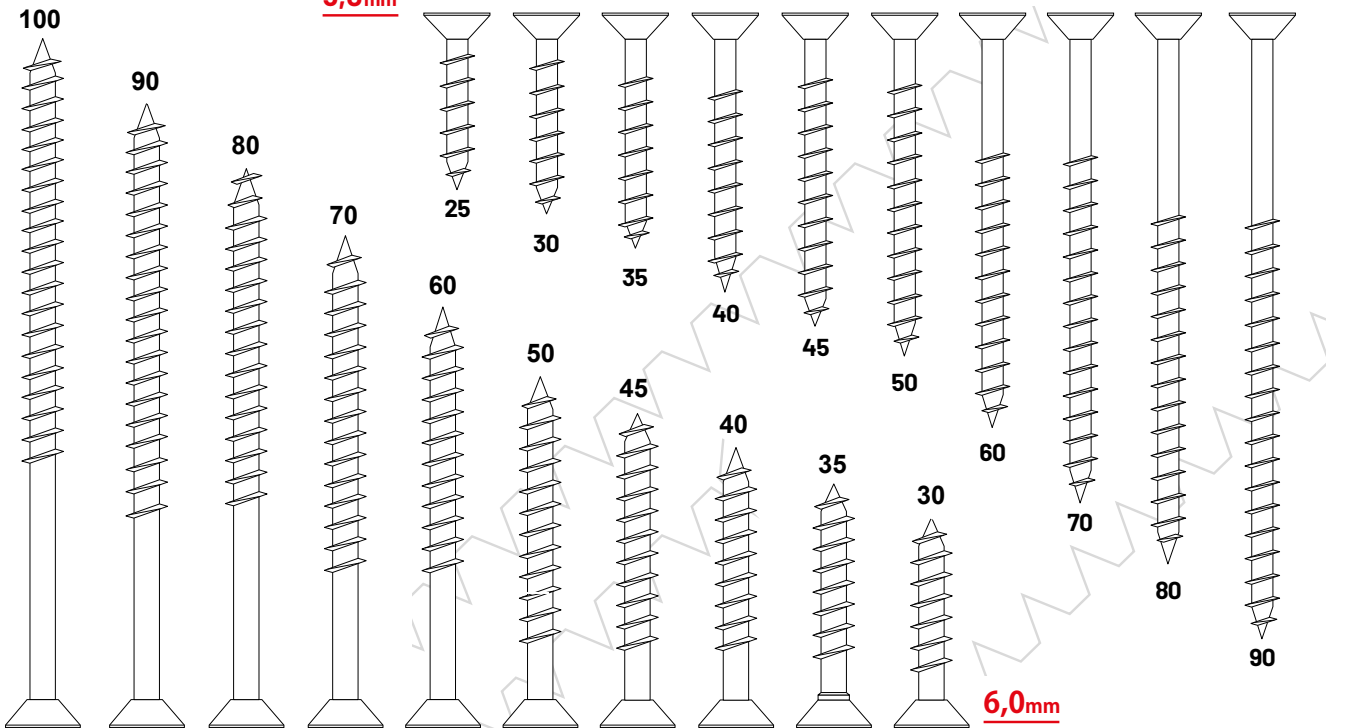

PARAFUSO
JOMARFIX
AÇO / INOX

2,5mm

3,0mm

3,5mm

4,0mm

4,5mm

5,0mm

6,0mm