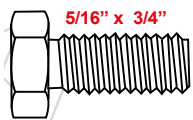

PARAFUSO SEXTAVADO ROSCA INTEIRA