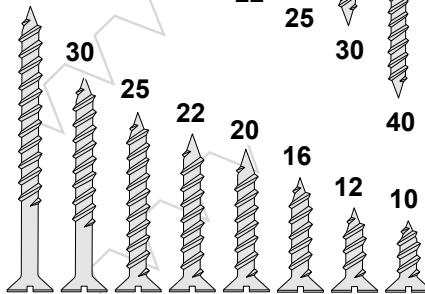

PARAFUSO MADEIRA AÇO / LATAO

2,2mm

2,5mm

2,8mm

3,2mm

3,5mm

3,8mm

4,2mm

4,5mm