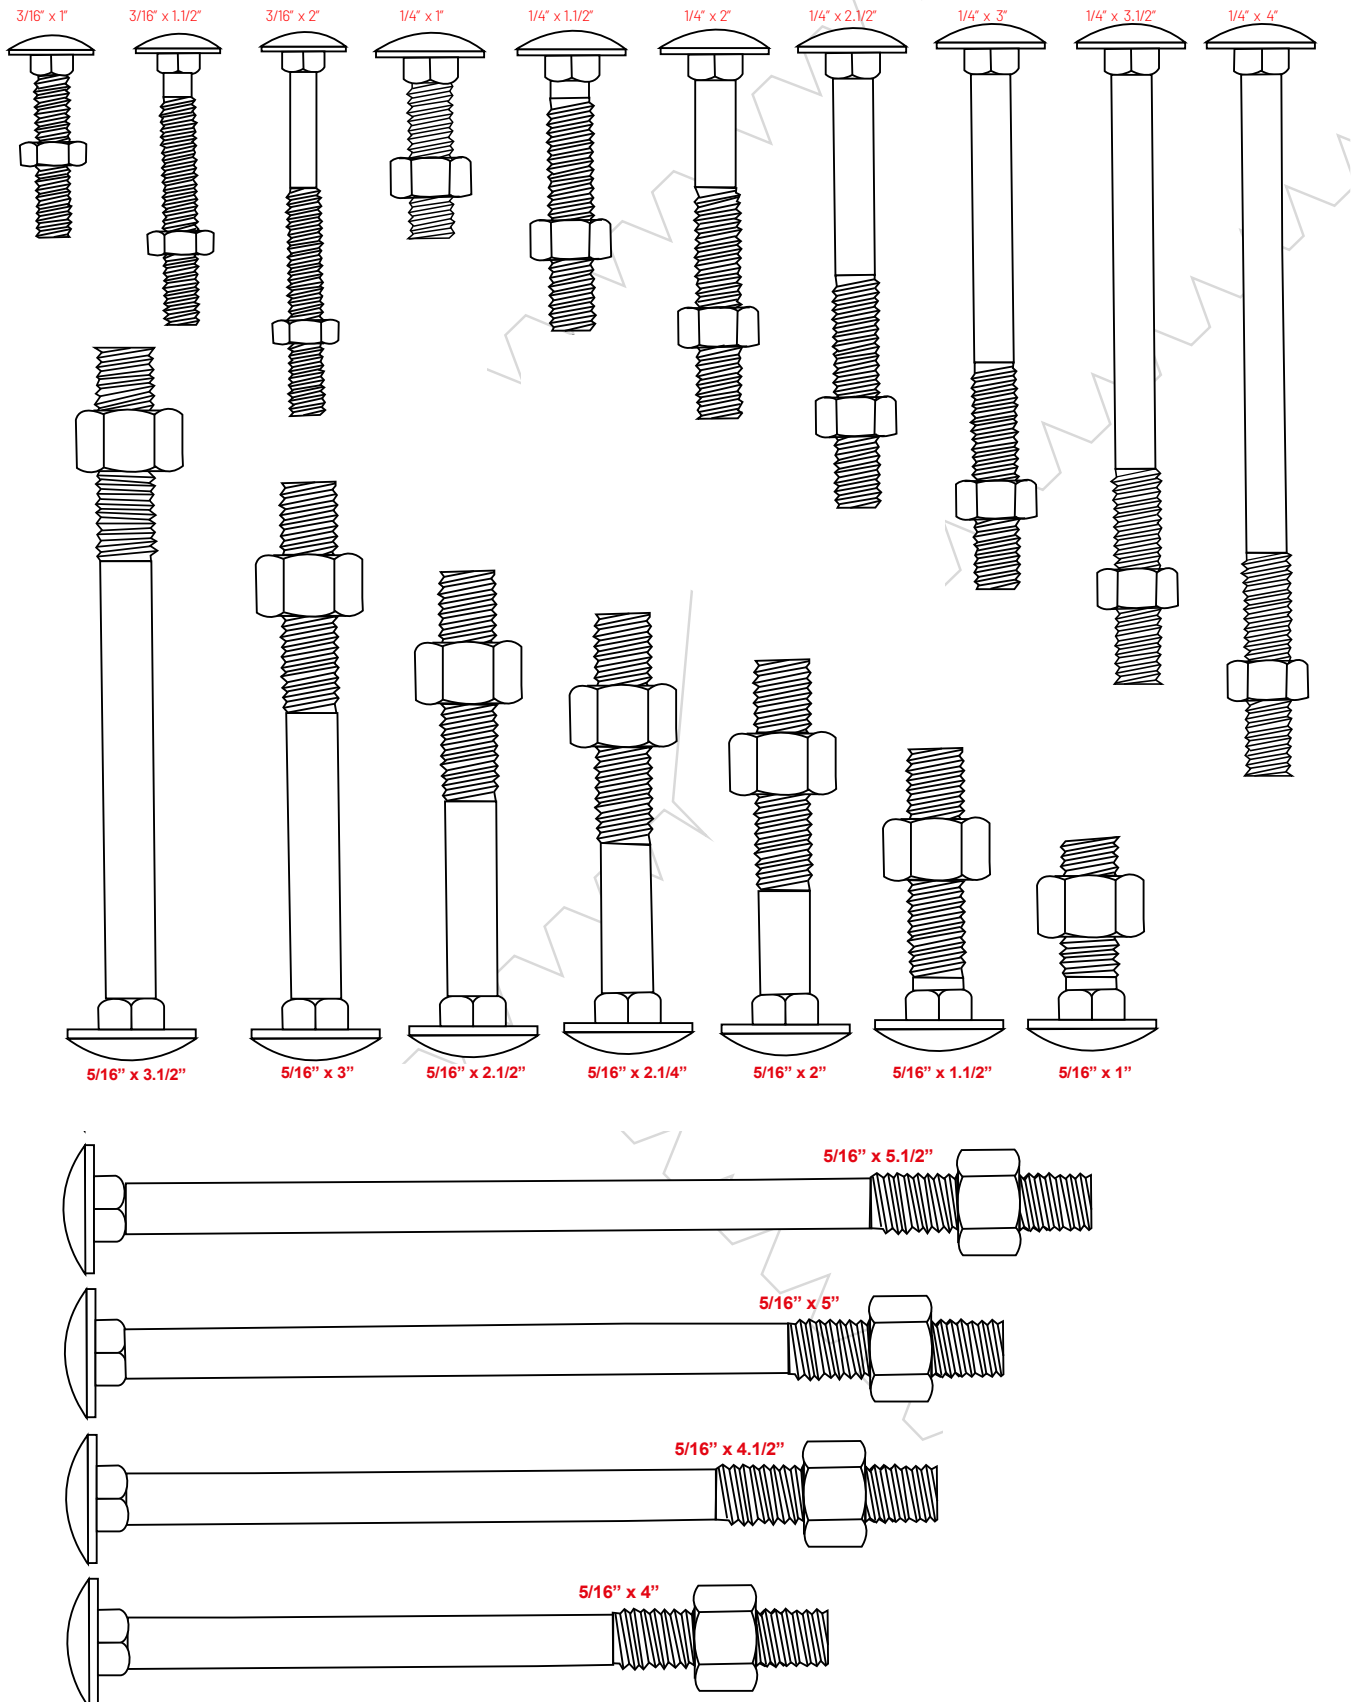

PARAFUSO FRANCÊS C/PORCA SEXTAVADA